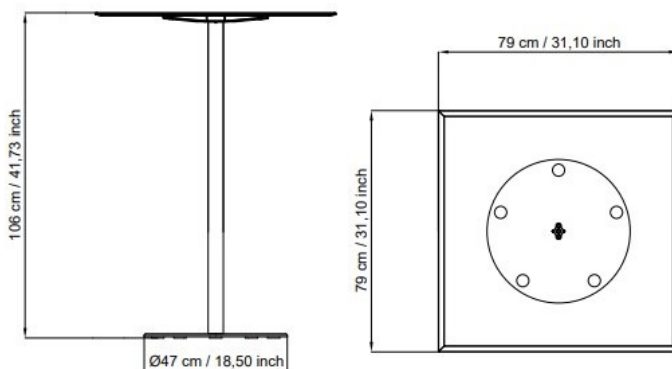

PRODUCT INFORMATION

The materials used are recyclable. At the end of its use, do not dispose of the product in the environment, but dispose of it according to the type of material. The company reserves the right to make changes to this catalog and production without prior notice.