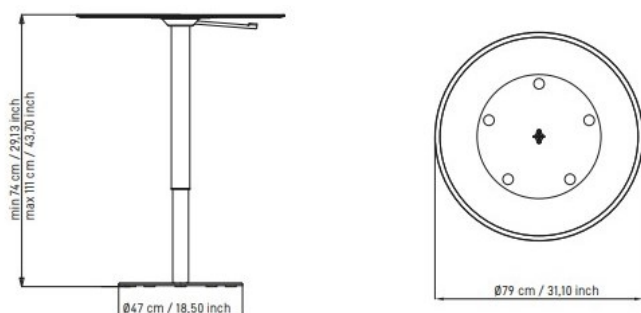

PRODUCT INFORMATION

The materials used are recyclable. At the end of its use, do not dispose of the product in the environment, but dispose of it according to the type of material. The company reserves the right to make changes to this catalog and production without prior notice.