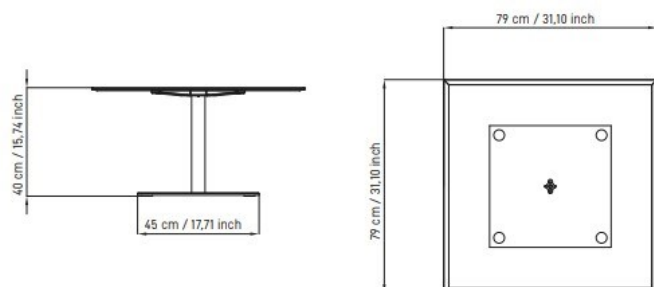

aderente a

CONFINDUSTRIA VICENZA