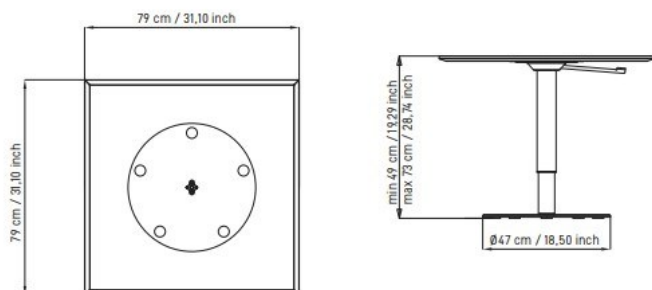

IN COLLECTION

ARTICOL: TO5QA

CODE: 4ICT098

DESCRIPTION

INCOLLECTION is a collection of designer tables that revolves around three dimensional proposals, shaping the environment where people gather, eat, drink, and exchange ideas. **INQUADRO** and **INTONDO** are the two collections that meet exceptionally high standards of quality, technicality, and design, strongly characterizing a common space.

INQUADRO and **INTONDO** derive their names from the characterization of their bases.

TOP: High-Pressure Decorative Laminate (HPL) thickness 12 mm (fig.1) compliant with EN 438 and ISO 4568 standards, round with dimensions $\varnothing$ 790 mm;

STRUCTURE: In the adjustable version, connecting plate in steel painted with gray epoxy powder coating, steel tube $\varnothing$ 70 mm, total height min. 490mm - max. 730mm, chrome finish (CR) or painted with epoxy powders in black (NE), white (BI), gray (GG), aqua green (VD), powder pink (MT), or ivory (SB) colors.

BASE: **INTONDO** round base in steel thickness 10 mm $\varnothing$ 470 mm with cover in polished stainless steel thickness 1 mm. Or painted with epoxy powders in black (NE), white (BI), gray (GG), aqua green (VD), powder pink (MT), or ivory (SB) colors.

USAGE INSTRUCTIONS

Use the small table as intended. In case of inappropriate use (e.g., using it as a ladder, sitting on it, or placing extreme unilateral loads), there is a risk of accident.

MAINTENANCE AND CLEANING

Metal Parts: For cleaning, use specific products for metal polishing to slow down natural oxidation due to contact.