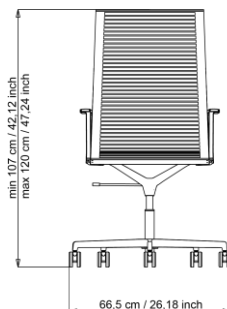

NULITE

Articol: 26040

Code: 4NL2603

Design Luxy R&D