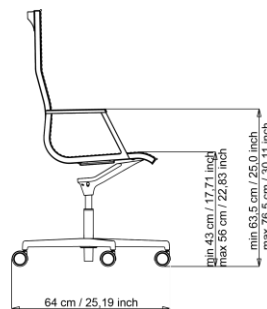

NULITE

Articol: 26040

Code: 4NL2603

Design Luxy R&D