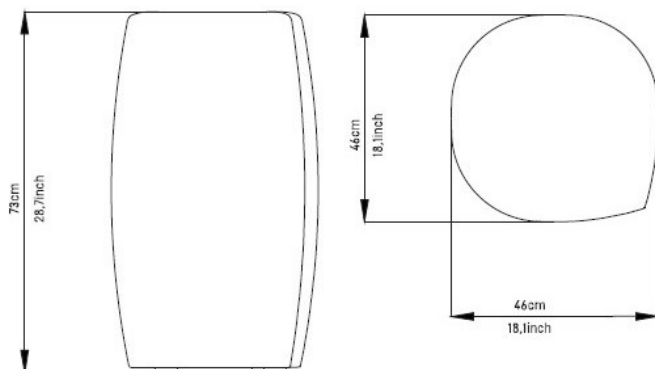

PRODUCT INFORMATION

The materials used are recyclable. At the end of its use, do not dispose of the product in the environment, but dispose of it according to the type of material. The company reserves the right to make changes to this catalog and production without prior notice.