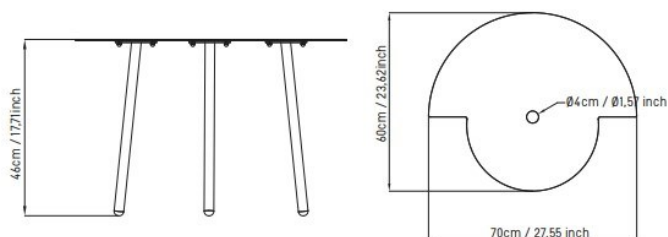

LUXY®

CRONO

ARTICOL: CR2

CODE: 4CRTA06 – 4CRTA08

DESCRIPTION

CRONO. It is a universal desk suitable for office, collaboration, call center, hotel, and home use. Today, the compact desk is a must-have, especially at home. Functionality and aesthetics are the DNA details of Crono. A laser-cut metal plate has been folded to create a desk, a screen, and an electrified storage compartment; with additional compartments, it is possible to store books, pens, and accessories. Available in three different configurations and six colors, Crono completes the range of Luxy chairs to offer a variety of combinations. The collection also includes two versions designed for the hospitality world: a service table and a coffee table.

CRONO CR2: coffee table.

TOP: 3 mm thick metal plate laser-cut and painted with epoxy powder in Black (NE), White (BI), Gray (GG), Aqua Green (VD), Blush Pink (MT), or Ivory (SB).

LEGS: Round-section metallic legs $\varnothing$ 25 mm painted with epoxy powder in Black (NE), White (BI), Gray (GG), Aqua Green (VD), Blush Pink (MT), or Ivory (SB). Covered in black leather for the "Executive" version.

USAGE INSTRUCTIONS

Use the coffee table as intended. In the case of inappropriate use (e.g., using it as a ladder, sitting on it, or placing extreme unilateral loads), there is a risk of accidents.

MAINTENANCE AND CLEANING

Metal Parts: For cleaning, use specific products for polishing metals to slow down natural oxidation due to contact.