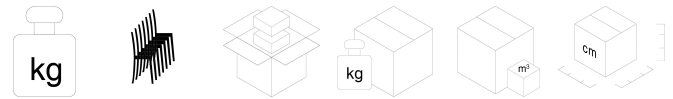

# SMARTOFFICE

Design Air Design

article: OF3  
code: 40FGI04

19,5    no    1    22,5    0,3    91x70x68

Warranty: 5 years

## DESCRIPTION

Executive chair with medium backrest, adjustable chromed armrests 3D, synchro, black nylon base, with Ø 50 mm black wheels.

**BACKREST:** padding in fire-retardant flexible polyurethane foam, density 60 Kg/m<sup>3</sup>, with high resistance steel perimetral insert, height adjustable by up-down blade with with 60 mm excursion.