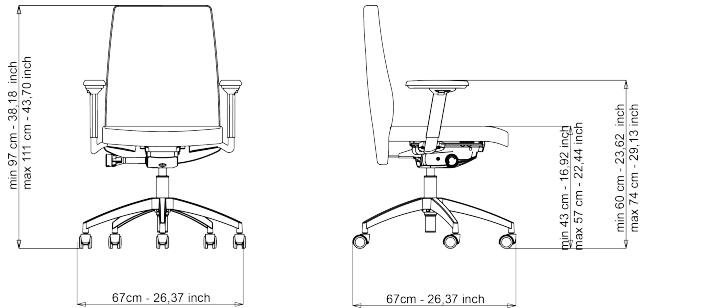

# SMARTOFFICE

Design Air Design

article: OF3  
code: 40FGI04

19,5    no    1    22,5    0,3    91x70x68

Warranty: 5 years

## DESCRIPTION

Executive chair with medium backrest, adjustable chromed armrests 3D, synchro, black nylon base, with Ø 50 mm black wheels.

**BACKREST:** padding in fire-retardant flexible polyurethane foam, density 60 Kg/m<sup>3</sup>, with high resistance steel perimetral insert, height adjustable by up-down blade with with 60 mm excursion.

**SEAT:** padding in fire-retardant expanded polyurethane, density 40 Kg/m<sup>3</sup>, with insert in 10 mm thick beech plywood.

**ARMRESTS:** 3D armrest: (height wide and depth) T shape version chromed with soft polyurethane pad.

**MECHANISM:** synchro with 5 programmed lock positions.

**BASE:** black nylon fiberglass-filled.

**CASTORS:** black rubber, self-breaking Ø 50 mm (standard combined to the colour base).