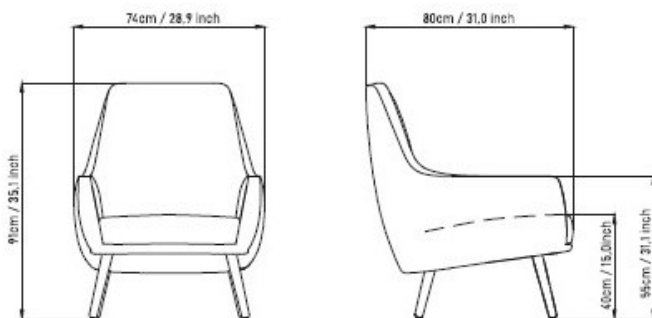

SEA SHELL

ARTICOL: SH7

CODE: 4SHLL14

DESCRIPTION

SEA SHELL: is a collection of soft seating with a pleasant rounded shape that can be perfectly placed in both classic and modern environments. It offers a wide range of options including armchair, two-seater and three-seater sofa, armchair in three base variations, high and low lounge versions, and five variants of poufs.

SEAT: Upholstered in fire-retardant flexible cold foam polyurethane with a density of 50 kg/m³ with high-strength steel insert.

BACKREST: Upholstered in fire-retardant flexible cold foam polyurethane with a density of 55 kg/m³ with a rigid polyurethane structural insert.

FABRIC: Customizable selection from a wide range of available colors.

LEGS: Wooden legs available in black lacquered, white lacquered, natural beech, and stained oak versions.

USAGE INSTRUCTIONS

Utilization of the entire seating surface. The surface of the ergonomic seat should be fully occupied. Only in this way is the correct contact with the backrest ensured, thus providing adequate support.

MAINTENANCE AND CLEANING

Metal Parts

For cleaning, use specific products for metal polishing to slow down natural oxidation due to contact.

Upholstery and Padding

Any stains on the fabric upholstery can be removed either with mild neutral detergents or with specific products recommended by the manufacturer for sanitizing and water-repellent purposes, for better preservation of the upholstery's good condition. The padding, if experiencing structural issues requiring maintenance, should be handled exclusively by specialized personnel.

ASSISTANCE