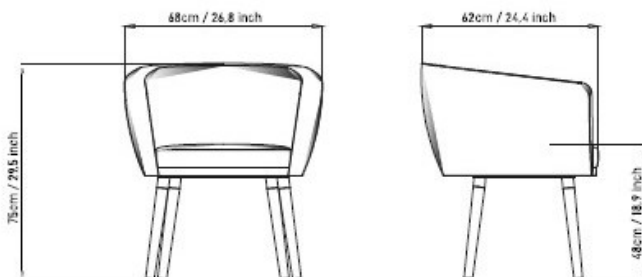

SEA SHELL

ARTICOL: SH1
CODE: 4SHFL02

DESCRIPTION

SEA SHELL: It is a collection of soft seating with a pleasant rounded shape that can be perfectly placed in both classic and modern environments. A wide range of options is available, including armchair, two-seater and three-seater sofa, three variations of armchair bases, and five variants of poufs.

BACKREST: Fire-retardant polyurethane foam padding with double density 30 kg/m³ and 50 kg/m³ on differentiated areas, with a 1.2 mm thick steel plate insert.

SEAT: Fire-retardant polyurethane foam padding density 50 kg/m³, with double plywood insert.

FABRIC: The choice can be customized from a wide range of available colors.

LEGS: Wooden legs available in black lacquered, white lacquered, natural beech, and stained oak versions.

USAGE INSTRUCTIONS

Utilization of the entire seating surface.

The surface of the ergonomic seat should be fully occupied. Only in this way is the correct contact with the backrest ensured, thus providing adequate support.

MAINTENANCE AND CLEANING

Metal Parts

For cleaning, use specific products for metal polishing to slow down natural oxidation due to contact.

Upholstery and Padding

Any stains on the fabric upholstery can be removed either with mild neutral detergents or with specific products recommended by the manufacturer as sanitizing and water-repellent, for better preservation of the upholstery's good condition. The padding, if experiencing structural issues requiring maintenance, should be handled exclusively by specialized personnel.

ASSISTANCE