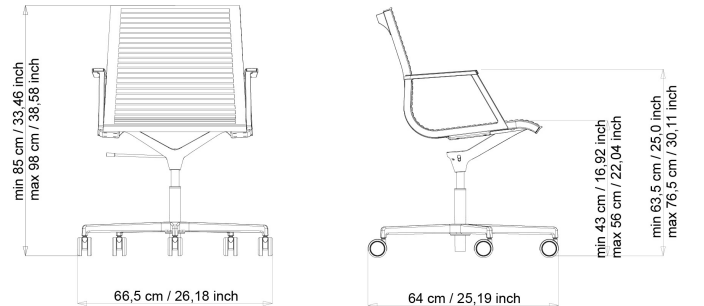

NULITE

Design Luxy R&D

article: 26090B

code: 4NL2606

16 no 1 19 0,19 65x67x48

Patent: 10022644

Warranty: 5 years

DESCRIPTION

EXECUTIVE, MEDIUM BACKREST, WITH CHROMED ALUMINIUM ARMRESTS, GAS LIFT, POLISHED ALUMINIUM BASE, WITH Ø 65 mm BLACK WHEELS.

FINISHING: Chromed or painted with white and black epoxy powders with anti-scratch treatment.

BACK: PVC support, fireproof foam.

SEAT: PVC support, fireproof foam.

STRUCTURE: seat/back structure in high resistance steel tube 25x28 mm thickness 1,5 mm, with chrome plated or white epoxy powder finish and anti-scratch treatment.