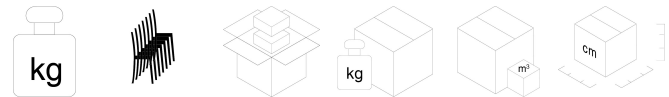

NULITE

Design Luxy R&D

article: 26090B

code: 4NL2606

16 no 1 19 0,19 65x67x48

Patent: 10022644

Warranty: 5 years

DESCRIPTION