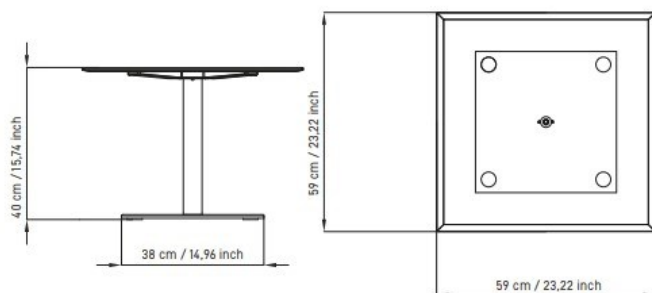

PRODUCT INFORMATION

The materials used are recyclable. At the end of its use, do not dispose of the product in the environment, but dispose of it according to the type of material. The company reserves the right to make changes to this catalog and production without prior notice.