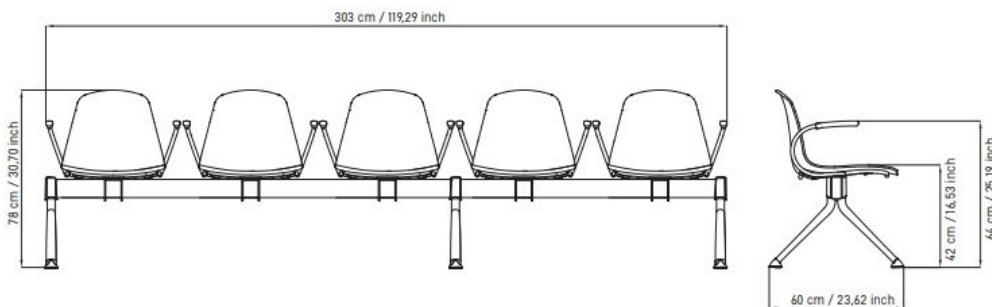

PRODUCT INFORMATION

The materials used are recyclable. At the end of its use, do not dispose of the product in the environment, but dispose of it according to the type of material. The company reserves the right to make changes to this catalog and production without prior notice.