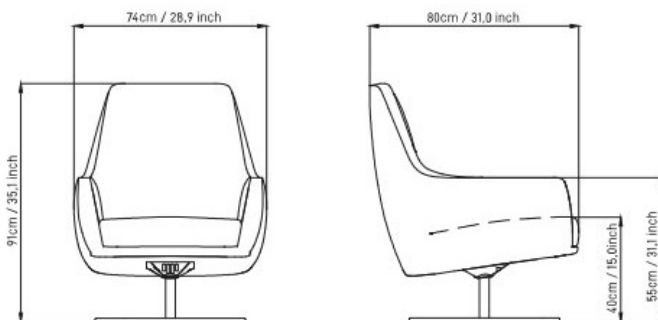

LUXY

SEA SHELL

ARTICOL: SH9

CODE: 4SHLM18

DESCRIPTION

SEA SHELL: It is a collection of soft seating with a pleasant rounded shape that can be perfectly placed in both classic and modern environments.

Wide range of options available in armchair, two-seater and three-seater sofa versions, armchair in three base variations, and five variants of poufs.

BACKREST: Made of differentiated density expanded polyurethane foam. Also available in fire-resistant version.

SEAT: Made of differentiated density expanded polyurethane foam. Also available in fire-resistant version.

STRUCTURE: Made of 28mm and 18mm thickness multilayer fir wood.

FABRIC: Choice can be customized from a wide range of available colors.

LEGS: Conical metal legs with powder-coated finish in black. Also available in chrome (CR), White (BI), Gray (GG), Aqua Green (VC), Blush Pink (MT), Ivory (SB) finishes.

USAGE INSTRUCTIONS

Utilize the entire seating surface. The surface of the anatomical seat must be fully occupied. Only in this way is the correct contact with the backrest ensured, thus providing adequate support.

MAINTENANCE AND CLEANING

Metal Parts

For cleaning, use specific products for metal polishing to slow down natural oxidation due to contact.

Upholstery and Padding

Any stains on the fabric upholstery can be eliminated either with mild neutral detergents or with specific products recommended by the manufacturer as sanitizing and water-repellent, for better preservation of the good maintenance condition of the upholstery itself. The padding, if it presents structural issues requiring maintenance, should be handled exclusively by specialized personnel.

SERVICE