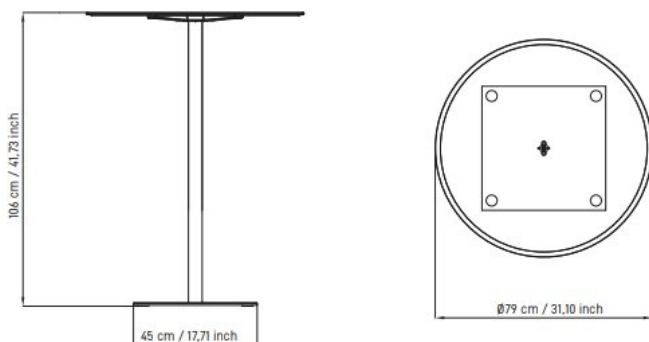

PRODUCT INFORMATION

The materials used are recyclable. At the end of its use, do not dispose of the product in the environment, but dispose of it according to the type of material. The company reserves the right to make changes to this catalog and production without prior notice.