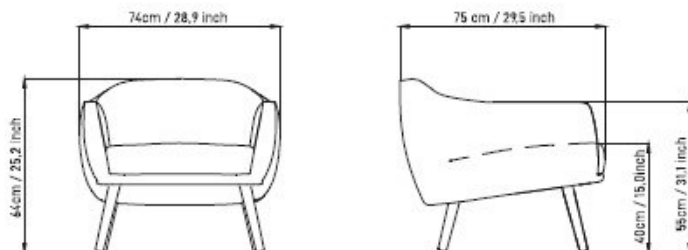

SEA SHELL

ARTICOL: SH4

CODE: 4SHLL08

DESCRIPTION

SEA SHELL: It is a collection of soft seating with a pleasant rounded shape that can be perfectly placed in both classic and modern environments. Wide range of options available in armchair, two-seater and three-seater sofa versions, armchair in three base variations, high and low lounge versions, and five variants of poufs.

SEAT: Upholstered in fire-resistant cold foam flexible polyurethane with a density of 50 kg/m³ with high-strength steel insert.

BACKREST: Upholstered in fire-resistant cold foam flexible polyurethane with a density of 55 kg/m³ with structural insert in rigid polyurethane.

FABRIC: Choice can be customized from a wide range of available colors.

LEGS: Made of wood available in black lacquered, white lacquered, natural beech, stained oak versions.

MAINTENANCE AND CLEANING

Metal Parts

For cleaning, use specific products for metal polishing to slow down natural oxidation due to contact.

Upholstery and Padding

Any stains on the fabric upholstery can be eliminated either with mild neutral detergents or with specific products recommended by the manufacturer as sanitizing and water-repellent, for better preservation of the good maintenance condition of the upholstery itself.

The padding, if it presents structural issues requiring maintenance, should be handled exclusively by specialized personnel.

ASSISTANCE

Service operations must be carried out exclusively by specially trained personnel, and requests should be directed directly to LUXY as the manufacturer. Maintenance and component replacements performed by unauthorized personnel will void the warranty.

WARRANTY