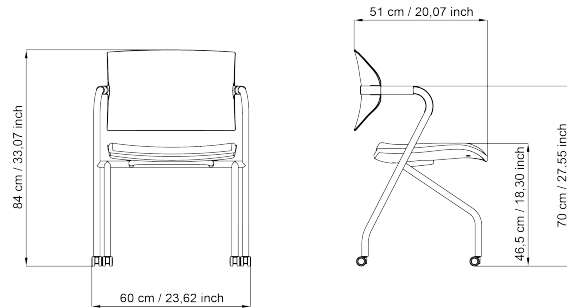

AIRE JR

Design Stefano Getzel

article: 404B
code: 4AIFC24

					
8,5	yes	2	10,5	0,52	114x63 x75
EN 16139	EN 1728	CAM	VOC	Warranty: 5 years	

DESCRIPTION

Group Seating, medium backrest, pvc armrests, tip-up seat, chromed structure, with Ø 36 mm black wheels.

FINISHING: plastic back: clear, white, grey and sand coloured; grey seat support and armrests. Plastic back: black; black seat support and armrest.

BACK: in opaque polypropylene finish.

SEAT: in fire-retardant foam, density 50 kg/m³ with multi-layer beech and poplar seat insert and covering seat support in polypropylene.

ARMRESTS: produced with thermal shaping system pvc black or grey, combined with the seat support.

BASE: high resistant round steel diameter Ø 25 mm, chromed finishing.

CASTORS: self-braking, Ø 36 mm, rubber (standard).