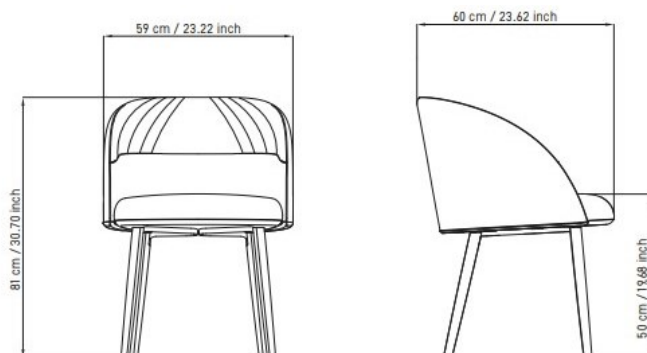

PRODUCT INFORMATION

The materials used are recyclable. At the end of its use, do not dispose of the product in the environment, but dispose of it according to the type of material. The company reserves the right to make changes to this catalog and production without prior notice.