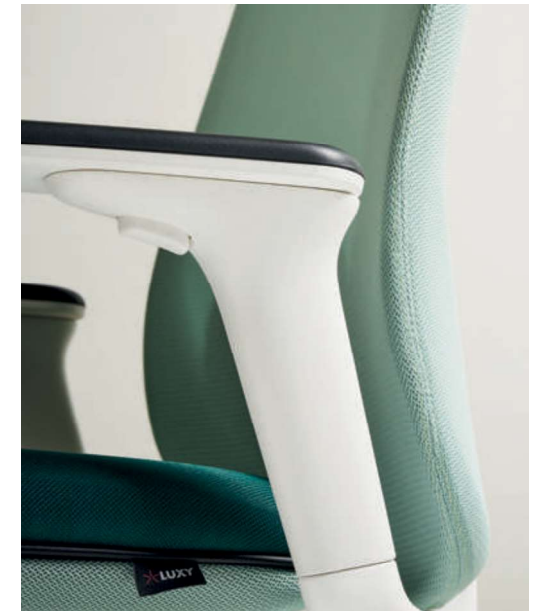

IKIGAI

Luxy R&D Design

Operativa full optional

Seduta operativa con schienale in rete tridimensionale traspirante, extra morbida, disponibile in 9 colori. Ergonomia, supporto, e comfort top di gamma.

Full optional operational chair

Three-dimensional breathable mesh backrest, extra soft, available in 9 colors.

Top-notch ergonomics, support, and comfort.

Sedia base bianca/White base chair: 4IKGI08: rosa/pink, B ON09, TBI - verde/green, B ON09, TVD - rossa/red B ON12, TRO - blu/blue, CR07, TAZ Sedia base nera/black base chair: 4IKGI06: blu/blue, K CR06, TBI - grigio/grey, B ON02, TNE

4IKGI08,B ON12, TRO

4IKGI08: verde/green, B ON09, TVD – rossa/red B ON12, TRO – blu/blue, CR07, TAZ

Sotto sedile rivestito con la stessa rete dello schienale

Under-seat upholstered in the same mesh as the backrest.