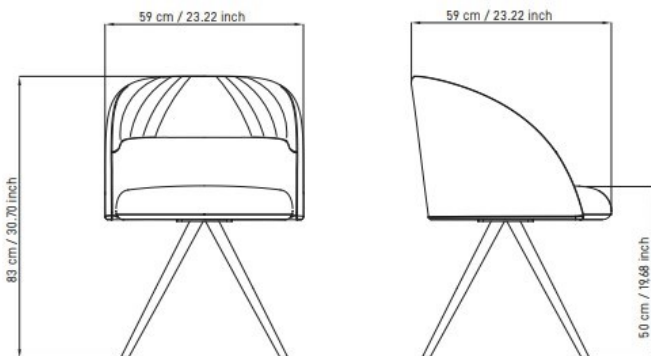

aderente a

CONFINDUSTRIA VICENZA