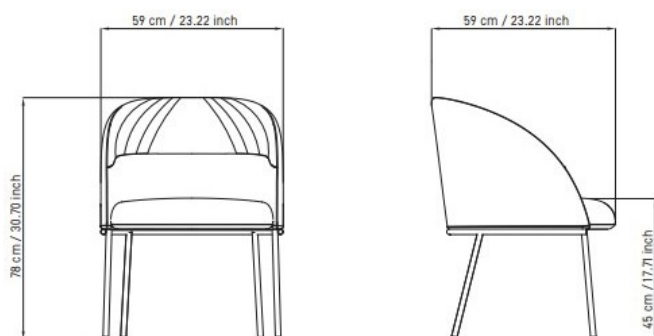

aderente a

CONFINDUSTRIA VICENZA