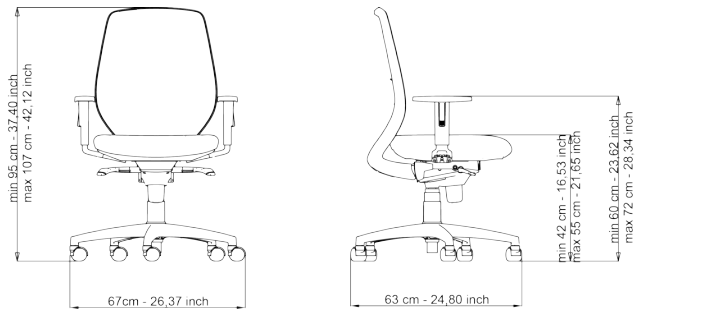

POST

Design Luxy R&D

article: P30 3
code: 4POGI84

15,5 no 1 17,5 0,22 48x69x66

Warranty: 5 years

DESCRIPTION

Task chair, high mesh back, lumbar support, adj. Armrests 2D, synchro, plastic, nylon base and castors Ø 50 mm white.

FINISHING: white plastic.

BACK: self-supporting mesh with white nylon structure and lumbar support.

SEAT: foam polyurethane upholstery density 40 kg/m³ with covering carter.

ARMRESTS: 2D armrest: height and depth adjustable with upper pad in rigid polyurethane, in white.

MECHANISM: synchro.

BASE: in white ral nylon (standard matched to plastic color).

CASTORS: self-braking, Ø 50 mm, rubber white (standard matched to plastic color).

MAINTENANCE

CHROME PLATED PARTS: Clean with a soft cloth with some neutral detergent to polish the steel.